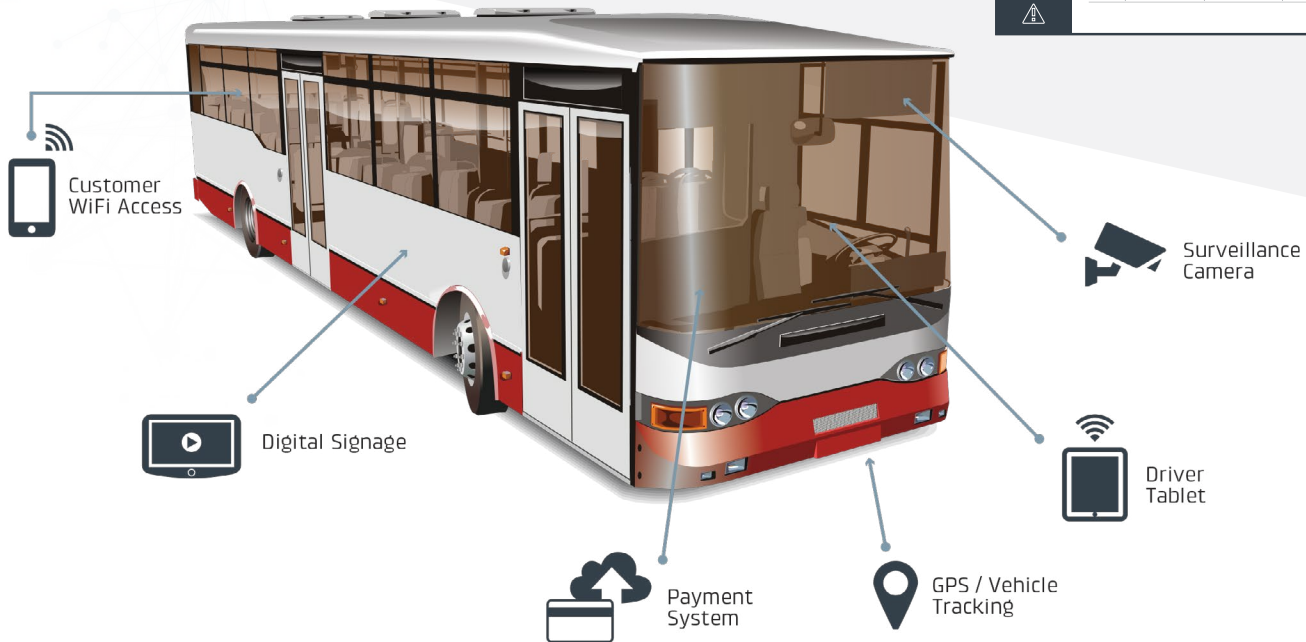

# Cradlepoint COR IBR1100 Series

**Highly Available, Cloud-Managed  
Networking for Vehicles**

  
**cradlepoint**

# Cloud-Managed, Mission Critical LTE Networking

The Cradlepoint COR IBR1100 Series is a compact, ruggedized 3G/4G/LTE networking solution designed for mission critical connectivity in the most challenging environments.

Ideal for in-vehicle networks including police cars, ambulances, and mass transit, this cloud-managed solution provides organizations the ability to scale and manage deployments easily in real time.

With an extensive list of safety and hardening certifications, the COR IBR1100 is engineered to protect against extreme temperatures, humidity, shocks, vibrations, dust, water splash, reverse polarity and transient voltage.

### Enhance the Connected Experience

- + Improve the ridership experience with high-speed, highly available connectivity
- + Offer secure, guest WiFi to passengers
- + Enable connected devices like digital signage, drivers' tablets, payment systems, and EMS response systems