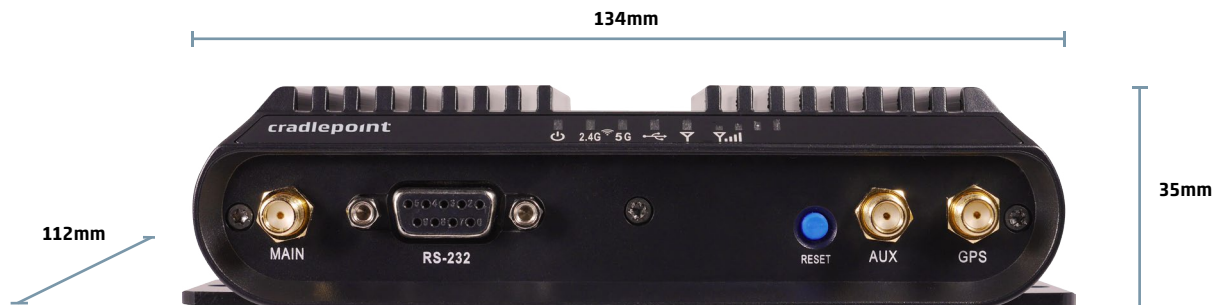

KEY FEATURES

- + Cloud-managed
- + Dual-band, dual concurrent WiFi (802.11 a/b/g/n/ac)
- + Ruggedized for vibration, shock, dust, splash & humidity
- + Dual-modem dock (optional)
- + Ignition sensing
- + Certified 3G/4G/LTE enterprise-grade internal modems
- + Software defined radio supports multiple carriers (Gobi)
- + Built-in transient and reverse polarity voltage protection
- + 9-36 DC voltage input range
- + Integrated temperature sensor
- + Active GPS support
- + Certified on all major carriers
- + Non-WiFi versions available
- + 3 year warranty