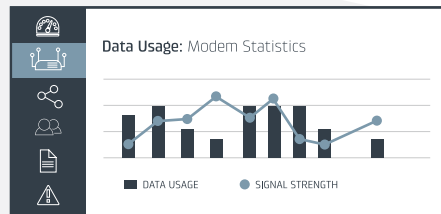

The Cradlepoint COR IBR1100 Series is a compact, ruggedized 3G/4G/LTE networking solution designed for mission critical connectivity in the most challenging environments.

Ideal for in-vehicle networks including police cars, ambulances, and mass transit, this cloud-managed solution provides organizations the ability to scale and manage deployments easily in real time.

With an extensive list of safety and hardening certifications, the COR IBR1100 is engineered to protect against extreme temperatures, humidity, shocks, vibrations, dust, water splash, reverse polarity and transient voltage.