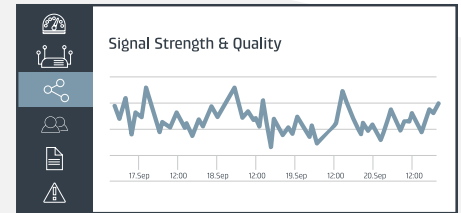

The Cradlepoint COR IBR1100 Series is a compact, ruggedized 3G/4G/LTE networking solution designed for mission critical connectivity in the most challenging environments.

Ideal for in-vehicle networks including police cars, ambulances, and mass transit, this cloud-managed solution provides organizations the ability to scale and manage deployments easily in real time.

With an extensive list of safety and hardening certifications, the COR IBR1100 is engineered to protect against extreme temperatures, humidity, shocks, vibrations, dust, water splash, reverse polarity and transient voltage.